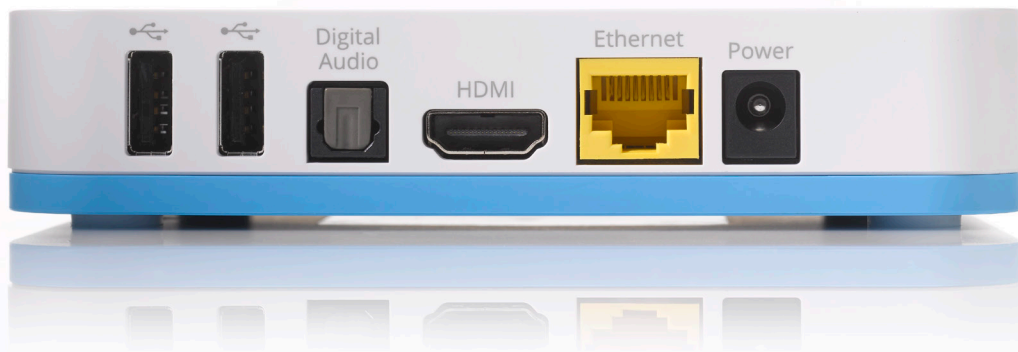

TECHNICAL SPECIFICATIONS

HARDWARE

Connectivity:	Internal Wi-Fi 802.11ac 2X2 Dual-Band (2.4 GHz and 5.0 GHz)
Memory:	2 GB DDR and 8 GB Flash Memory
Resolution:	4Kp60 max decode and video resolution
Infrared Lens:	Front-facing
Indicator:	Front-facing LED
Bluetooth®:	Yes
Infrared:	Yes

SOFTWARE

Video Compression:	MPEG2, MPEG4, HEVC, VP9 decode
Audio Codec:	Dolby Digital/Dolby Digital Plus
Wi-Fi Support:	Yes

CONNECTIONS

USB 2.0 Port:	2
HDMI 2.0 / HDCP 2.2 Port:	1
Optical Input:	1
Ethernet Port:	1
Power:	Detachable, single-barrel AC power cord

MECHANICAL

Dimensions (WxHxD):	132 mm x 132 mm x 26 mm
Color:	White and blue
Mounting:	Bottom insets for dual-direction wall mounting