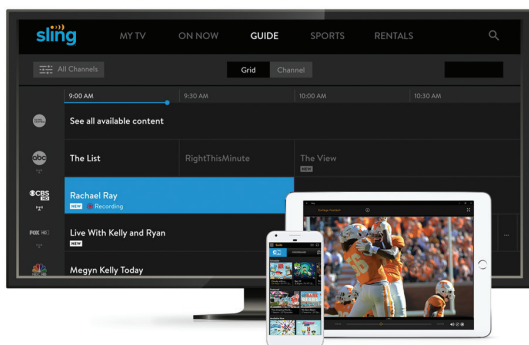

WATCH ANYTIME, ANYWHERE

With AirTV 2 and the free Sling TV app, you can watch live or recorded** local channels at home or on the go with a mobile device.